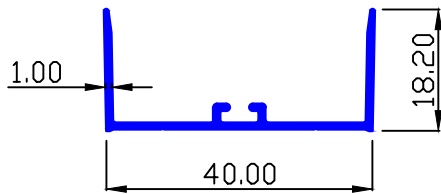

0.587 Kg/Mtr.

WEIGHT RANGE : 2.350 TO 2.850 Kg/ 15'

MAAN SEC.-90327

0.495 Kg/Mtr.

MAAN SEC.-89999

0.596 Kg/Mtr.

WEIGHT RANGE : 2.450 TO 2.950 Kg/ 15'

MAAN SEC.-90328

0.298 Kg/Mtr.

MOSQUITO NET PROFILES

MAAN SEC.-89998

0.474 Kg/Mtr.

WEIGHT RANGE : 1.900 TO 2.350 Kg / 15'

MAAN SEC.-89996

0.351 Kg/Mtr.

WEIGHT RANGE : 1.550 TO 1.850 Kg / 15'

MAAN SEC.-89997

0.218 Kg/Mtr.

WEIGHT RANGE : 0.900 TO 1.160 Kg / 15'