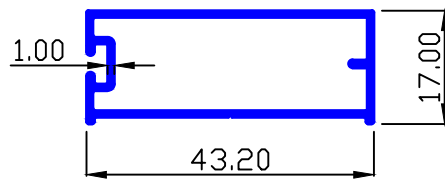

0.587 Kg/Mtr.

WEIGHT RANGE : 2.350 TO 2.850 Kg/ 15'

MAAN SEC.-90327

0.495 Kg/Mtr.

MAAN SEC.-89999

0.596 Kg/Mtr.

WEIGHT RANGE : 2.450 TO 2.950 Kg/ 15'

MAAN SEC.-90328

0.298 Kg/Mtr.

MOSQUITO NET PROFILES

MAAN SEC.-89998

0.474 Kg/Mtr.

WEIGHT RANGE : 1.900 TO 2.350 Kg / 15'

MAAN SEC.-89996

0.351 Kg/Mtr.

WEIGHT RANGE : 1.550 TO 1.850 Kg / 15'

MAAN SEC.-89997

0.218 Kg/Mtr.

WEIGHT RANGE : 0.900 TO 1.160 Kg / 15'