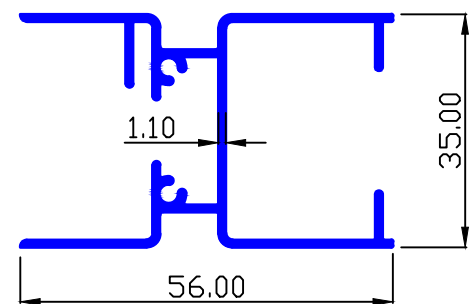

0.587 Kg/Mtr.

WEIGHT RANGE : 2.350 TO 2.850 Kg/ 15'

MAAN SEC.-90327

0.495 Kg/Mtr.

MAAN SEC.-89999

0.596 Kg/Mtr.

WEIGHT RANGE : 2.450 TO 2.950 Kg/ 15'

MAAN SEC.-90328

0.298 Kg/Mtr.

MOSQUITO NET PROFILES

MAAN SEC.-89998

0.474 Kg/Mtr.

WEIGHT RANGE : 1.900 TO 2.350 Kg / 15'

MAAN SEC.-89996

0.351 Kg/Mtr.

WEIGHT RANGE : 1.550 TO 1.850 Kg / 15'

MAAN SEC.-89997

0.218 Kg/Mtr.

WEIGHT RANGE : 0.900 TO 1.160 Kg / 15'