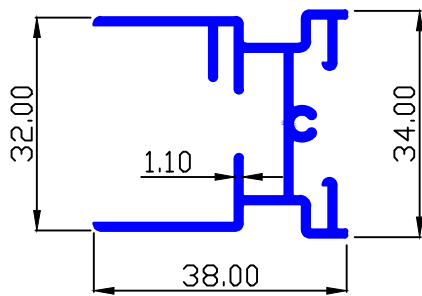

0.587 Kg/Mtr.

WEIGHT RANGE : 2.350 TO 2.850 Kg/ 15'

MAAN SEC.-90327

0.495 Kg/Mtr.

MAAN SEC.-89999

0.596 Kg/Mtr.

WEIGHT RANGE : 2.450 TO 2.950 Kg/ 15'

MAAN SEC.-90328

0.298 Kg/Mtr.

MOSQUITO NET PROFILES

MAAN SEC.-89998

0.474 Kg/Mtr.

WEIGHT RANGE : 1.900 TO 2.350 Kg / 15'

MAAN SEC.-89996

0.351 Kg/Mtr.

WEIGHT RANGE : 1.550 TO 1.850 Kg / 15'

MAAN SEC.-89997

0.218 Kg/Mtr.

WEIGHT RANGE : 0.900 TO 1.160 Kg / 15'