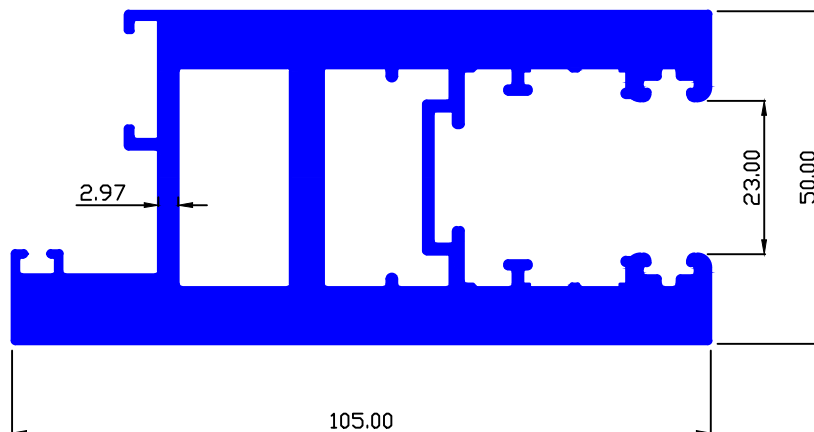

5.791 Kg/Mtr.

SLIDING DOOR

MAAN SEC.-89755

5.694 Kg/Mtr.

MAAN SEC.-89756

1.336 Kg/Mtr.

MAAN SEC.-89761

5.791 Kg/Mtr.