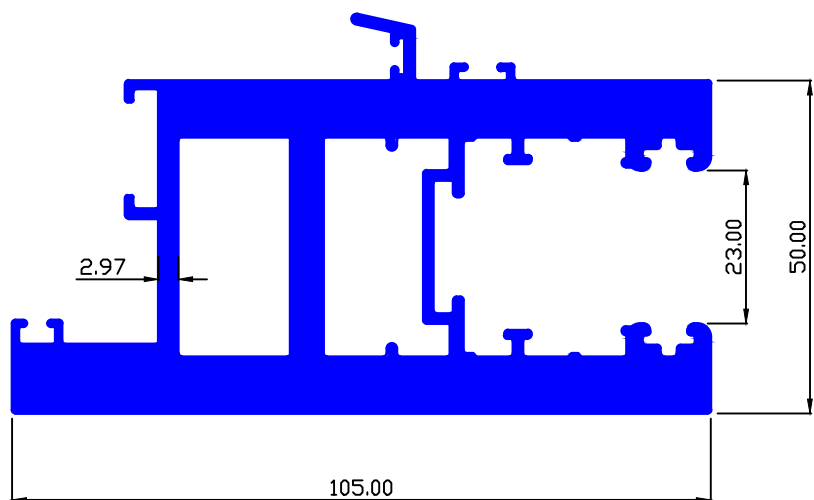

5.791 Kg/Mtr.

SLIDING DOOR

MAAN SEC.-89755

5.694 Kg/Mtr.

MAAN SEC.-89756

1.336 Kg/Mtr.

MAAN SEC.-89761

5.791 Kg/Mtr.